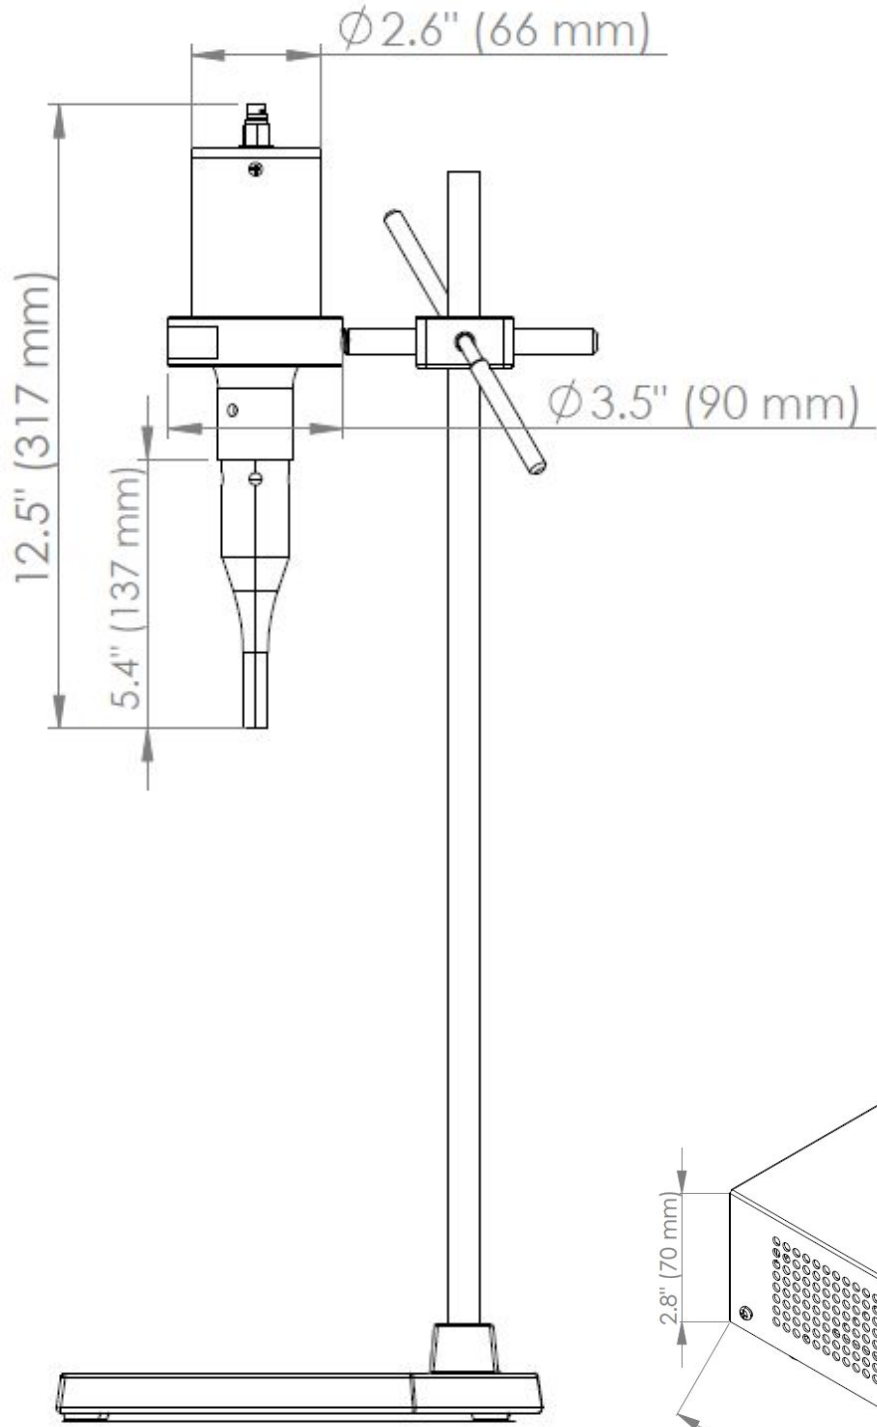

LSP-600 Ultrasonic Processor Dimensions and Weights

Batch Configuration (CH Horn)

Weights:

- CH Horn - 0.66 lbs (0.3 kg)
- Transducer - 2.6 lbs (1.2 kg)
- Generator - 13.1 lbs (6.4 kg)