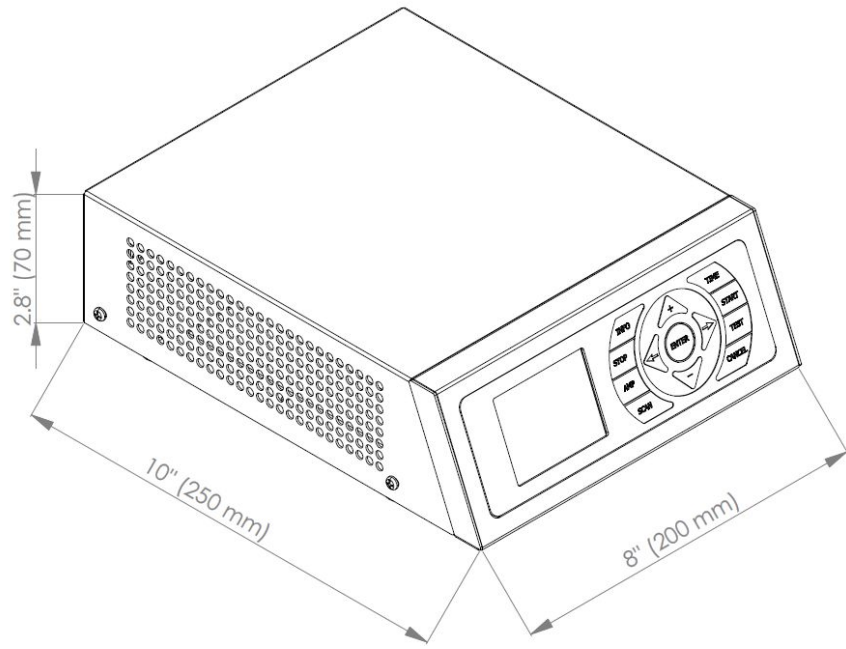

LSP-600 Ultrasonic Processor Dimensions and Weights

Batch Configuration (CH Horn)

Weights:

- CH Horn - 0.66 lbs (0.3 kg)
- Transducer - 2.6 lbs (1.2 kg)
- Generator - 13.1 lbs (6.4 kg)